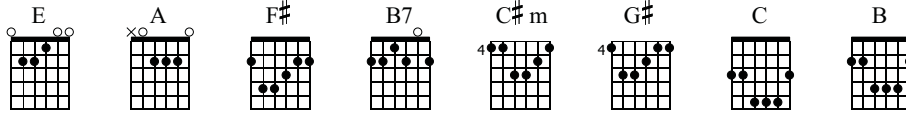

Jerry's Breakdown

Jerry Reed (1937-2008)

Words & Music by Jerry Reed

Standard tuning

♩ = 276

INTRO

S-Gt

1